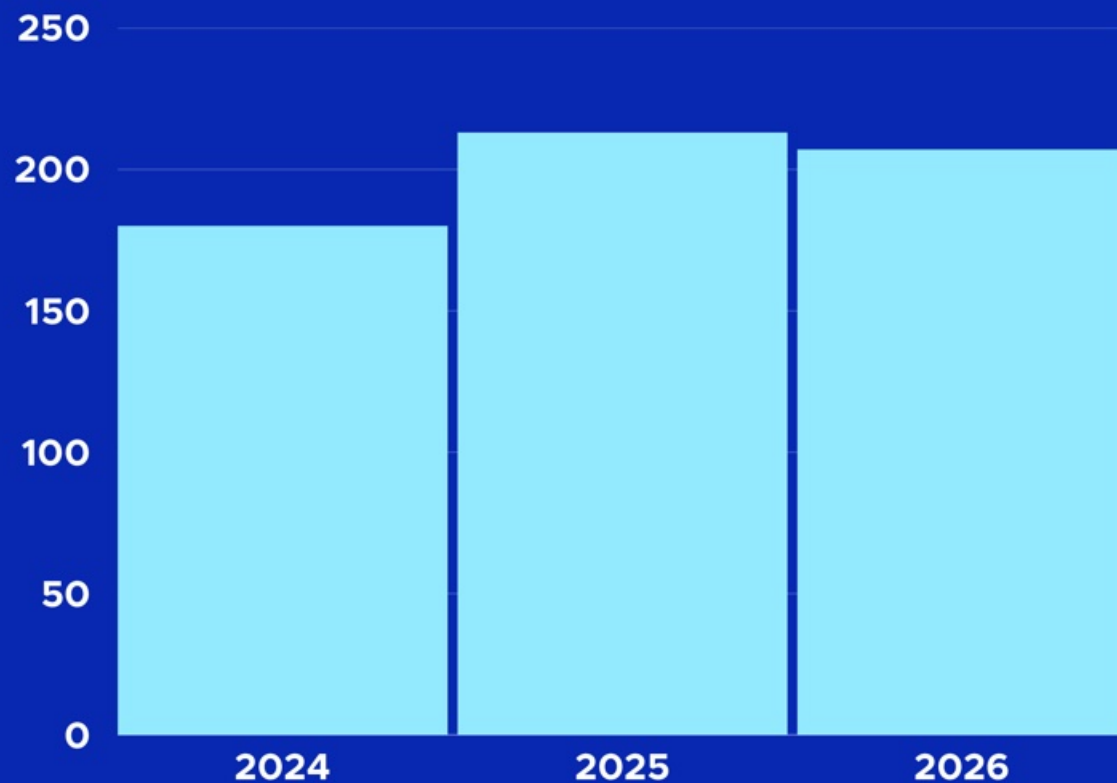

STATISTICS

KCD Texas 2026 maintained strong momentum in its third year, with 207 checked-in attendees, just slightly below 2025's 213. While year-over-year attendance was nearly flat, the event continued to bring together a strong regional cloud native community

Among pre-registration survey respondents, 69.8% said this was their first time attending KCD Texas, showing continued growth in the community alongside a solid base of returning attendees.

YEAR TO YEAR

-3%

DECLINE FROM LAST EVENT